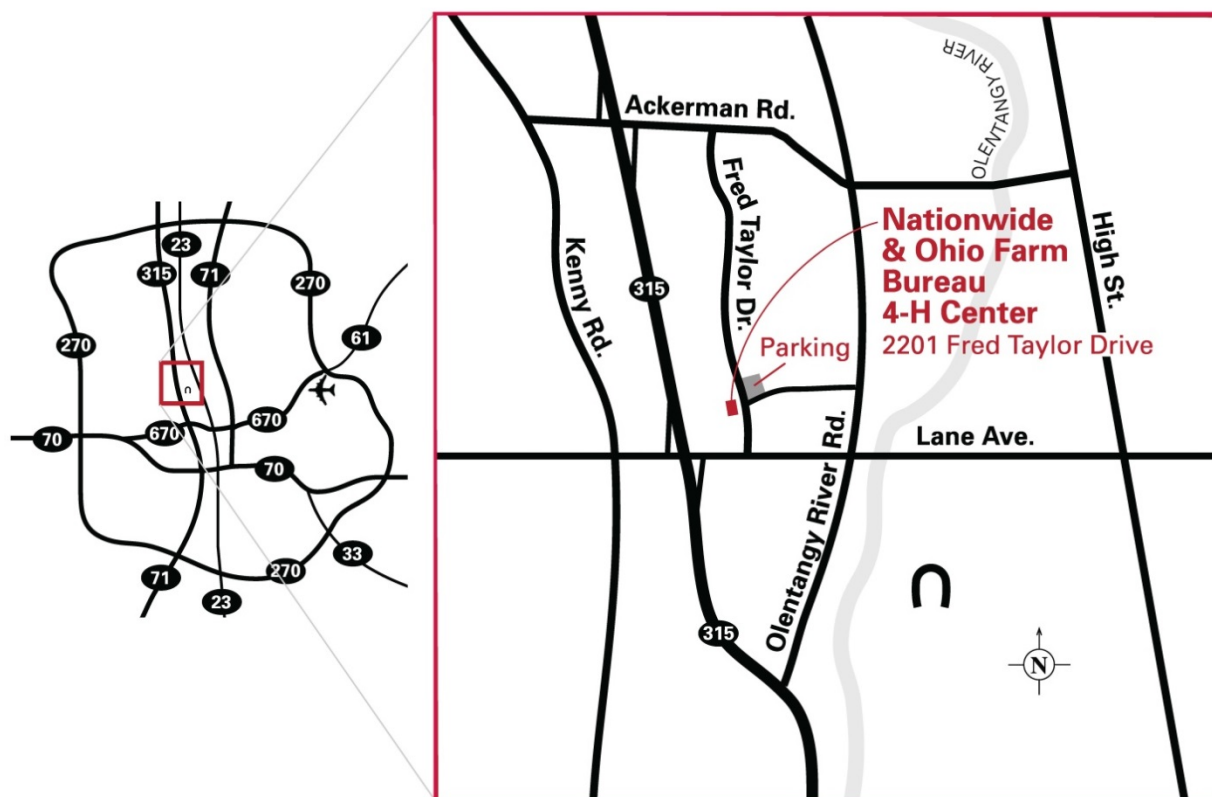

#### From the North

315 South to the OSU-Lane Avenue exit. Turn left onto Lane Avenue. Take Lane Avenue to Fred Taylor Drive/Fyffe Road. Turn left onto Fred Taylor Drive. The Nationwide & Ohio Farm Bureau 4-H Center is the first building on your left.

#### From the South

315 North to the OSU-Lane Avenue exit. Turn right onto Lane Avenue. Take Lane Avenue to Fred Taylor Drive/Fyffe Road. Turn left onto Fred Taylor Drive. The Nationwide & Ohio Farm Bureau 4-H Center is the first building on your left.

#### From the East

70 West to 315 North. 315 North to the OSU-Lane Avenue exit. Turn right onto Lane Avenue. Take Lane Avenue to Fred Taylor Drive/Fyffe Road. Turn left onto Fred Taylor Drive. The Nationwide & Ohio Farm Bureau 4-H Center is the first building on your left.

#### From the West

70 East to 315 North. 315 North to the OSU-Lane Avenue exit. Turn right onto Lane Avenue. Take Lane Avenue to Fred Taylor Drive/Fyffe Road. Turn left onto Fred Taylor Drive. The Nationwide & Ohio Farm Bureau 4-H Center is the first building on your left.