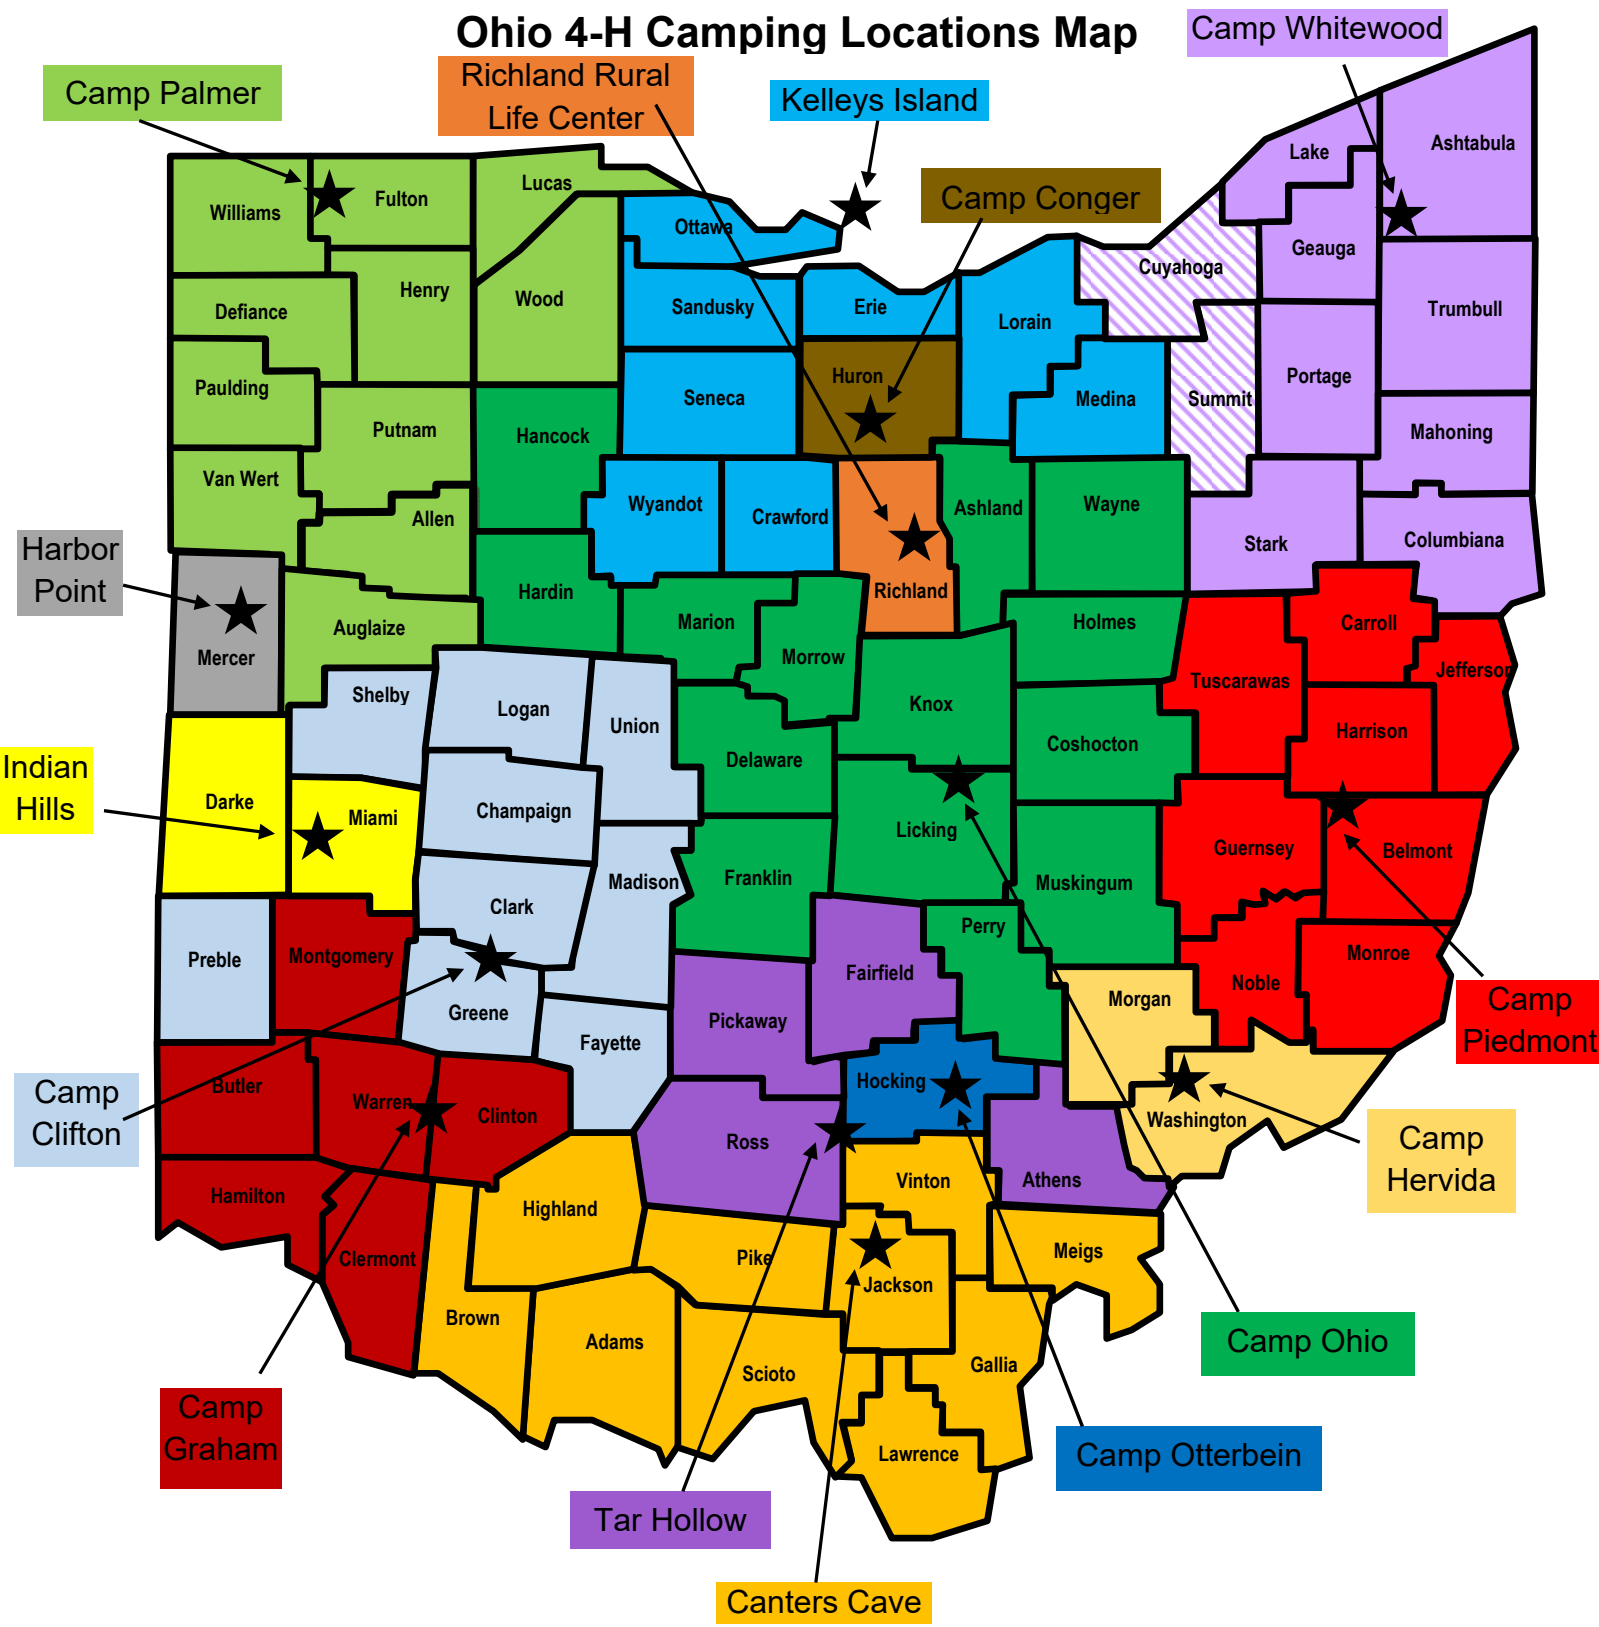

# Ohio 4-H Camping Locations Map

/// Indicates these counties do not currently hold overnight camps at the camping facility.

Last Updated 3/2019, H.K. Epley

**THE OHIO STATE UNIVERSITY**

COLLEGE OF FOOD, AGRICULTURAL,  
AND ENVIRONMENTAL SCIENCES

CFAES provides research and related educational programs to clientele on a non-discriminatory basis. For more information, visit [cfaesdiversity.osu.edu](http://cfaesdiversity.osu.edu). For an accessible format of this publication, visit [cfaes.osu.edu/accessibility](http://cfaes.osu.edu/accessibility).