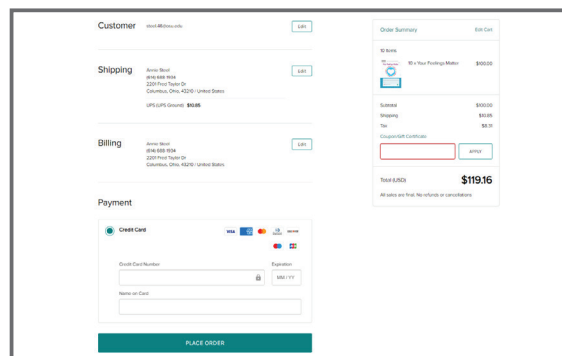

1. **4** Add your email and join as a guest, or create an account. (Creating an account makes future orders even easier.) Fill out Shipping and Billing information.