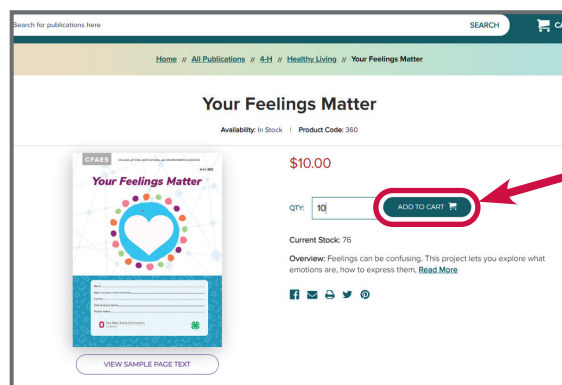

Ordering is easy! Follow these steps . . .

- 1** Go to website extensionpubs.osu.edu. Search for and select items.

- 2** After selecting an item, indicate the quantity ("1" is already there) and click "Add to Cart."