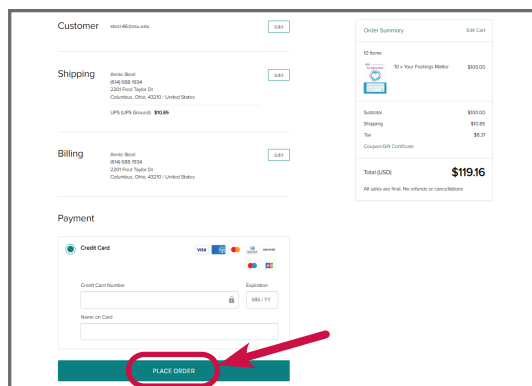

1. **5** Carefully review your order. (Unfortunately, we cannot accept returns.) Click "Place Order."