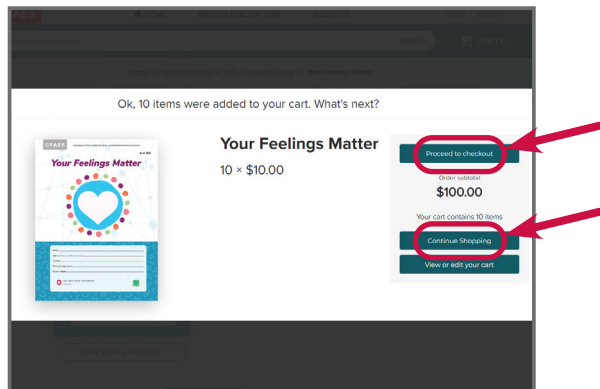

1. **3** Click "Proceed to checkout" or "Continue Shopping." To change a quantity or delete an item, click "View or edit your cart."