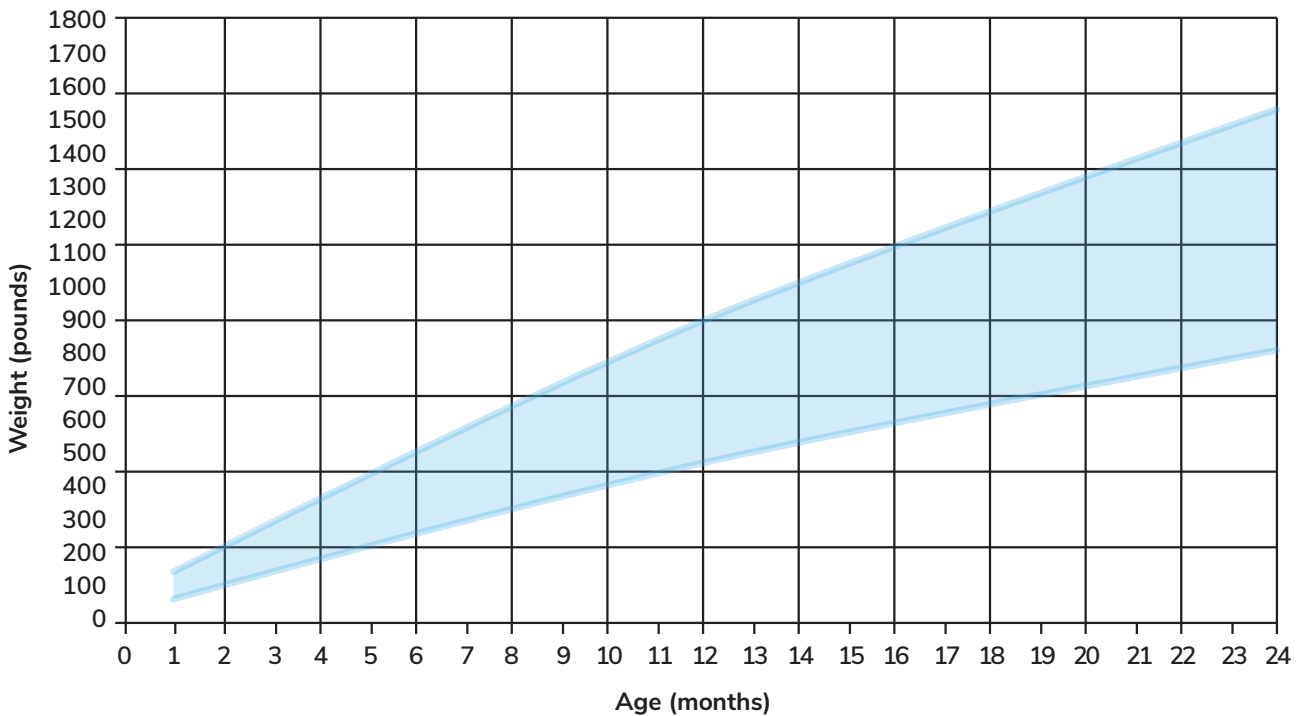

Growth Curve for Height at Withers

Growth Curve for Weight

Target ranges for both charts are based on the Holstein Growth Chart and the Jersey Growth Chart in Jones, Coleen and Heinrich, Jud. "Growth Charts for Dairy Heifers." July 28, 2017. PennState Extension. extension.psu.edu/growth-charts-for-dairy-heifers.