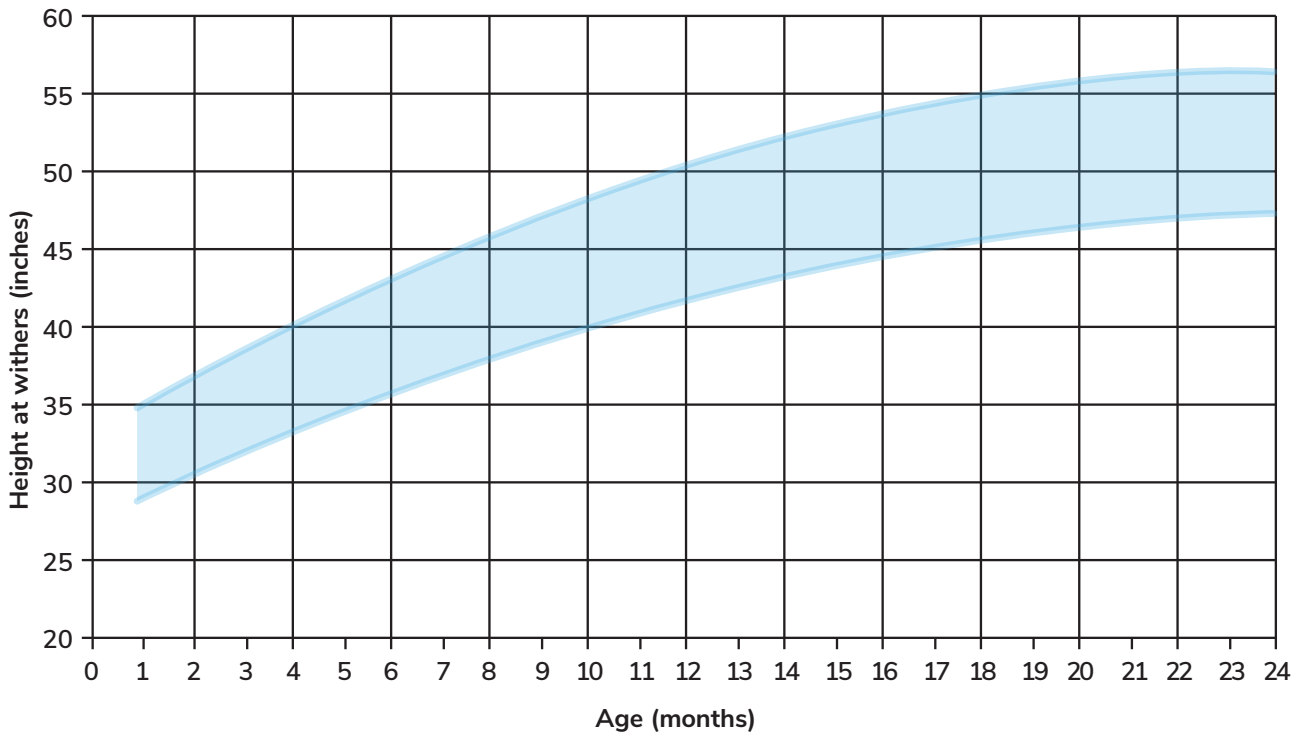

Growth Curve for Height at Withers

Growth Curve for Weight

Target ranges for both charts are based on the Holstein Growth Chart and the Jersey Growth Chart in Jones, Coleen and Heinrich, Jud. "Growth Charts for Dairy Heifers." July 28, 2017. PennState Extension. extension.psu.edu/growth-charts-for-dairy-heifers.